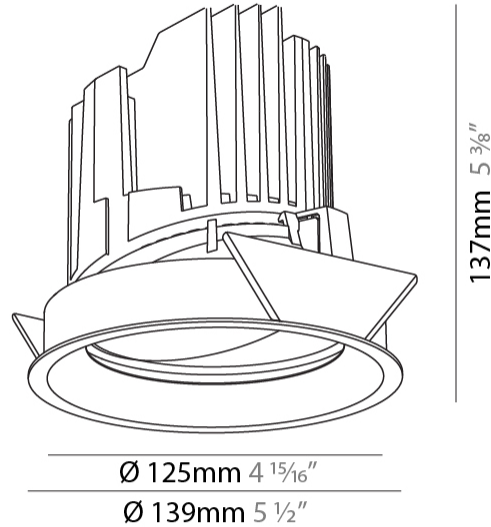

PHYSICAL

Shape: Round
Diameter (mm): 139
Diameter (in): 5 1/2
Height (mm): 137
Height (in): 5 3/8
Ceiling Thickness (mm): 10 / 12.5 / 15
Ceiling Thickness (in): 3/8 or 1/2 or 9/16
Min. Recessing Depth (mm): 150
Min. Recessing Depth (in): 5 7/8
Light Distribution: Adjustable / Downlight
Weight (kg): 0.805
Weight (lbs): 1.77
Fixture Finish: SSR / BKV / CWI / CRY / HAB / UFT / ITA / RUA / FTG / MYG / LOD / PUS / FRO / FUP / KIA / POP / BLS / SPG / MEY / GOH / GUM / CHC / COM / ABZ / JAG / OBR / MOS / ROR
Fixture Material: Aluminum Die Cast
Cut-out Measurements: 130mm / 5 1/8"

ELECTRICAL

Lamp Type: LED (Zhaga Standard)
Input Wattage (W): 13.2 / 16.5
Total Output Wattage (W): 12 / 14
Dimming: Tri-Mode (Non-Dimming and Phase Dimming (120Vac only) and 0-10V Dimming)
Driver Included: No
Driver Location: Recessed Housing
Driver Type: Constant Current - Universal
Driver Class: Class 2
Housing: See components
Input Voltage (V): 120 - 277
Constant Current (MA): 350

LED

Number of LEDs: 1
Color Temperature (°K): 2700 / 3000 / 3500 / 4000
Max. Delivered Lumen (lm): 870 / 970 / 1039 / 1060
Nominal Lumen (lm): 960 / 1070 / 1156 / 1180
CRI: >90 CRI
Efficiency (%): 0.905
Lamp Life (hrs): 50000

OPTICAL

Reflector°: 10
Optic°: Lens Pack - No Lens
Adjustability: Rotational 355°; Tilt 30°

RATINGS AND CERTIFICATIONS

Certified By: CSA Certified to UL and CSA Standards
IP rating: IP20